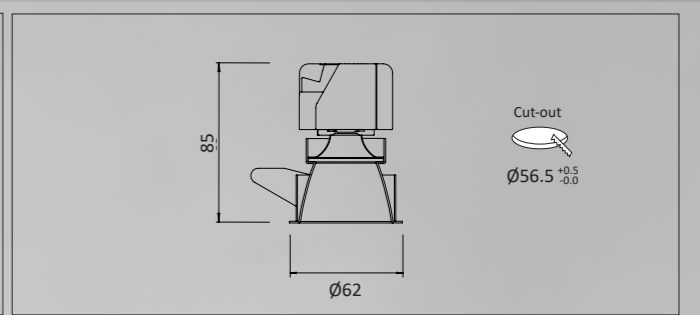

IP20

46°

CRI >80
CRI >90

2700K
3000K
4000K

6-11W

UP TO
1300
LUMENS

DALI
1-10V
LEAD / TRAIL

Web Use Only