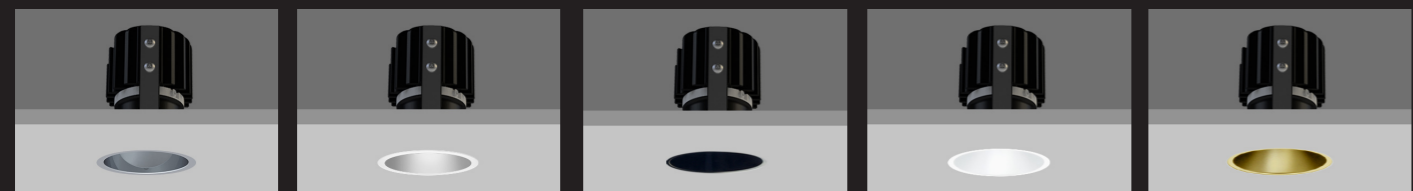

MINITRIM 62

CITIZEN LED

Standard colour temperatures: 2700K, 3000K, 4000K, colour rendering Ra >80 and >90 2-3 step Macadam are all available.

Life 50000 hours.
A choice of drivers provide fixed supply or dimming to project requirements. IP20 durable, high specification diecast construction, colour powder coat finish provides longevity.

Built to conform to the requirements of BS EN 60598-1 and IEC 598. The MINITRIM 62 spring mechanism makes installation easy. Photometrically tested to LM-79-08 confirms MINITRIMs high performance.

MINITRIM 62 FIXED Round recessed downlighter with no separate ceiling trim and a choice of deep cone reflector finish and beam distribution. The high-quality precision light controller with lens plus deep cone aluminium reflector gives visual comfort.

The MINITRIM 62 is easy to install and incorporates the latest, high efficiency LED technology. Colour consistency through life is ensured by state-of-the-art components and passive cooling aluminium heat sinks.

Specular Silver Satin Silver Black White Gold

- Light Source: High quality Citizen 2 and 3 step MacAdam. Up to 1300 lumens.
- Colour Rendering: Excellent Colour rendering up to 93 CRI
- Colour Temperature: Warm 2700°K, 3000°K or 4000°K available for cooler colour appearance if desired.
- Longevity: 50,000 hrs L80
- Reflector: Spectro Silver
- Construction: Aluminium / Steel / Plastic
- IP Rating: IP20 (dry interior use).
- Mounting: Recessed into ceiling.
- Electrical Supply: 230v 50Hz. A plug and socket is provided for the electrical connection.
- Manufacture: Made in the UK.