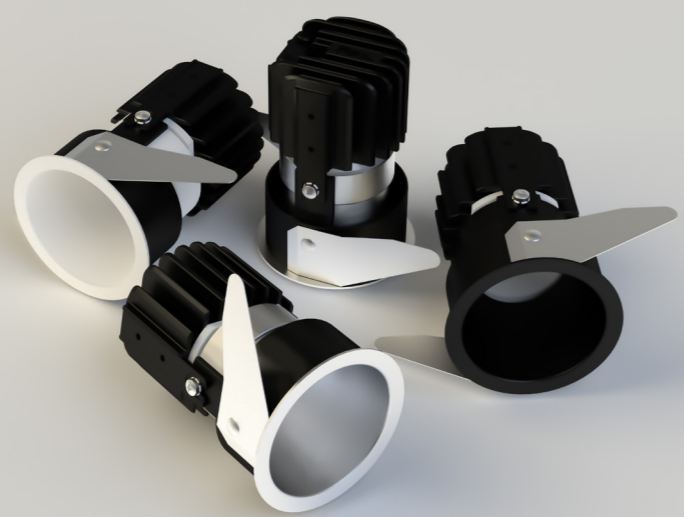

MINITRIM 62

CITIZEN LED

Standard colour temperatures: 2700K, 3000K, 4000K, colour rendering Ra >80 and >90 2-3 step Macadam are all available.

Life 50000 hours.
A choice of drivers provide fixed supply or dimming to project requirements. IP20 durable, high specification diecast construction, colour powder coat finish provides longevity.

Built to conform to the requirements of BS EN 60598-1 and IEC 598. The MINITRIM 62 spring mechanism makes installation easy. Photometrically tested to LM-79-08 confirms MINITRIMs high performance.

MINITRIM 62 FIXED Round recessed downlighter with no separate ceiling trim and a choice of deep cone reflector finish and beam distribution. The high-quality precision light controller with lens plus deep cone aluminium reflector gives visual comfort.

The MINITRIM 62 is easy to install and incorporates the latest, high efficiency LED technology. Colour consistency through life is ensured by state-of-the-art components and passive cooling aluminium heat sinks.

Specular Silver Satin Silver Black White Gold

- Light Source: High quality Citizen 2 and 3 step MacAdam. Up to 1300 lumens.
- Colour Rendering: Excellent Colour rendering up to 93 CRI
- Colour Temperature: Warm 2700°K, 3000°K or 4000°K available for cooler colour appearance if desired.
- Longevity: 50,000 hrs L80
- Reflector: Spectro Silver
- Construction: Aluminium / Steel / Plastic
- IP Rating: IP20 (dry interior use).
- Mounting: Recessed into ceiling.
- Electrical Supply: 230v 50Hz. A plug and socket is provided for the electrical connection.
- Manufacture: Made in the UK.