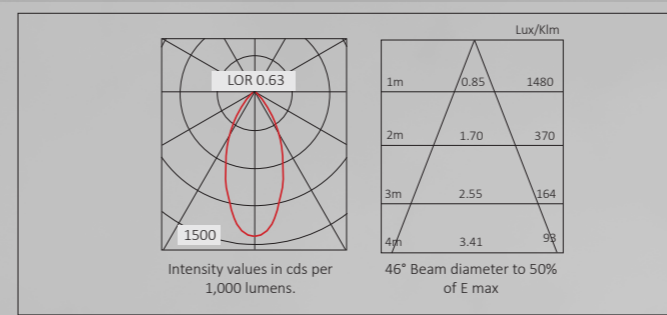

IP20

46°

CRI >80
CRI >90

2700K
3000K
4000K

6-11W

UP TO
1300
LUMENS

DALI
1-10V
LEAD / TRAIL

Web Use Only